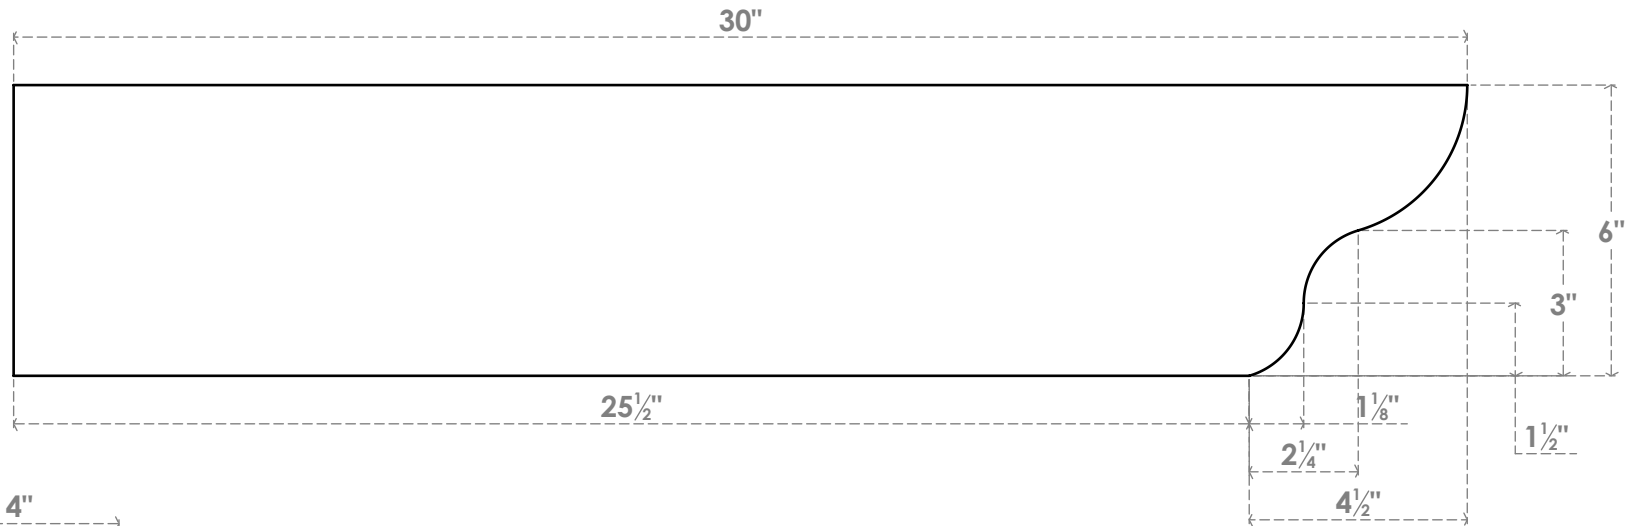

RFTP04X06X30GRN

4"W X 6"H X 30"L GREENSBORO ARCHITECTURAL GRADE PVC RAFTER TAIL

SIDE PROFILE

FRONT PROFILE

ISOMETRIC

EKENA
 MILLWORK
 2300 WEST MAIN ST.
 CLARKSVILLE, TX 75426
 TOLL FREE: 866-607-0453
 WWW.EKENAMILLWORK.COM