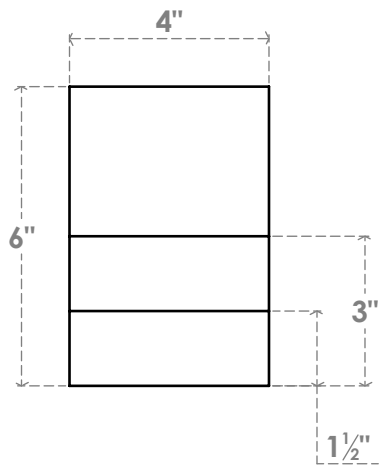

RFTP04X06X30GRN

4"W X 6"H X 30"L GREENSBORO ARCHITECTURAL GRADE PVC RAFTER TAIL

SIDE PROFILE

FRONT PROFILE

ISOMETRIC

EKENA
 MILLWORK
 2300 WEST MAIN ST.
 CLARKSVILLE, TX 75426
 TOLL FREE: 866-607-0453
 WWW.EKENAMILLWORK.COM